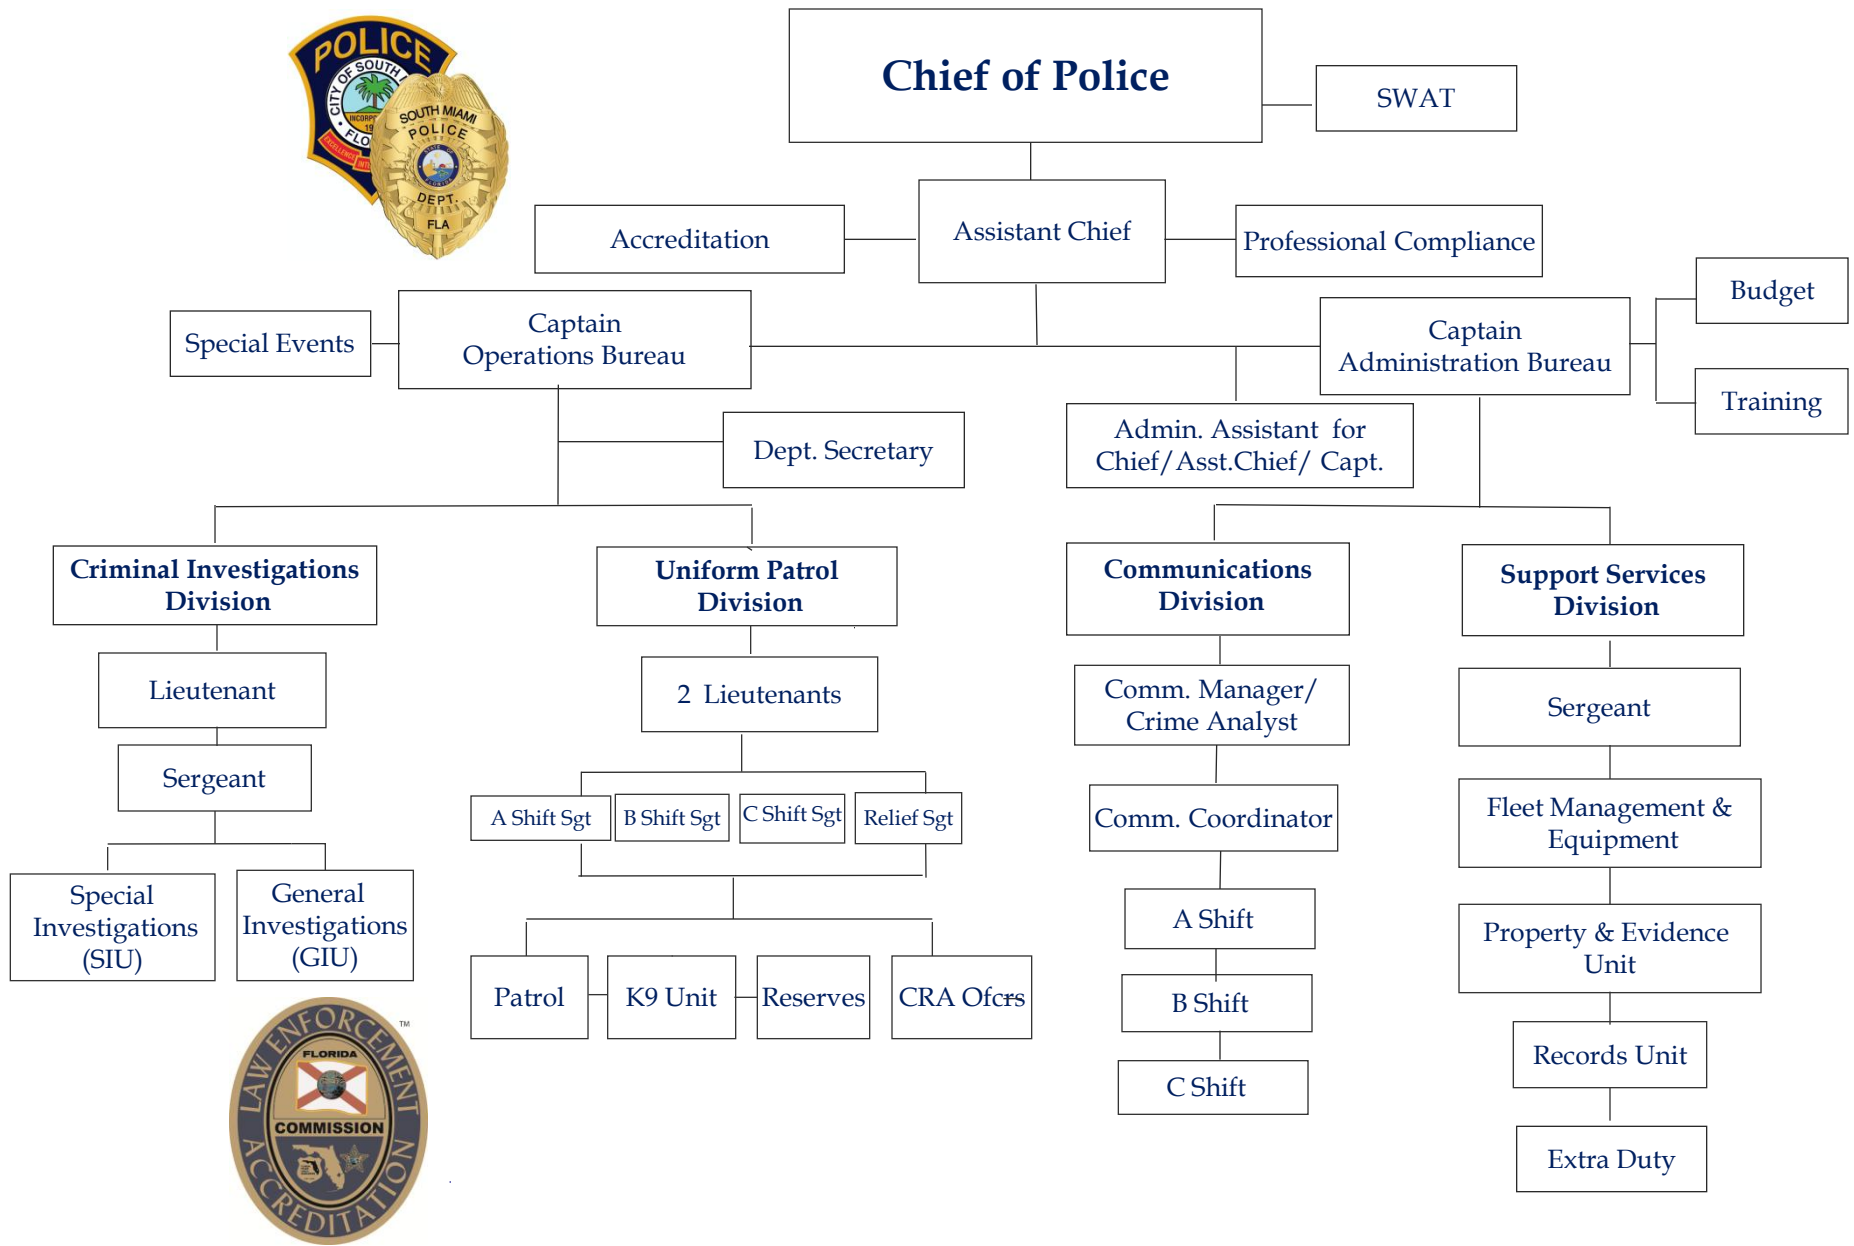

# SOUTH MIAMI POLICE DEPARTMENT

ORGANIZATIONAL CHART

Revised January 2019