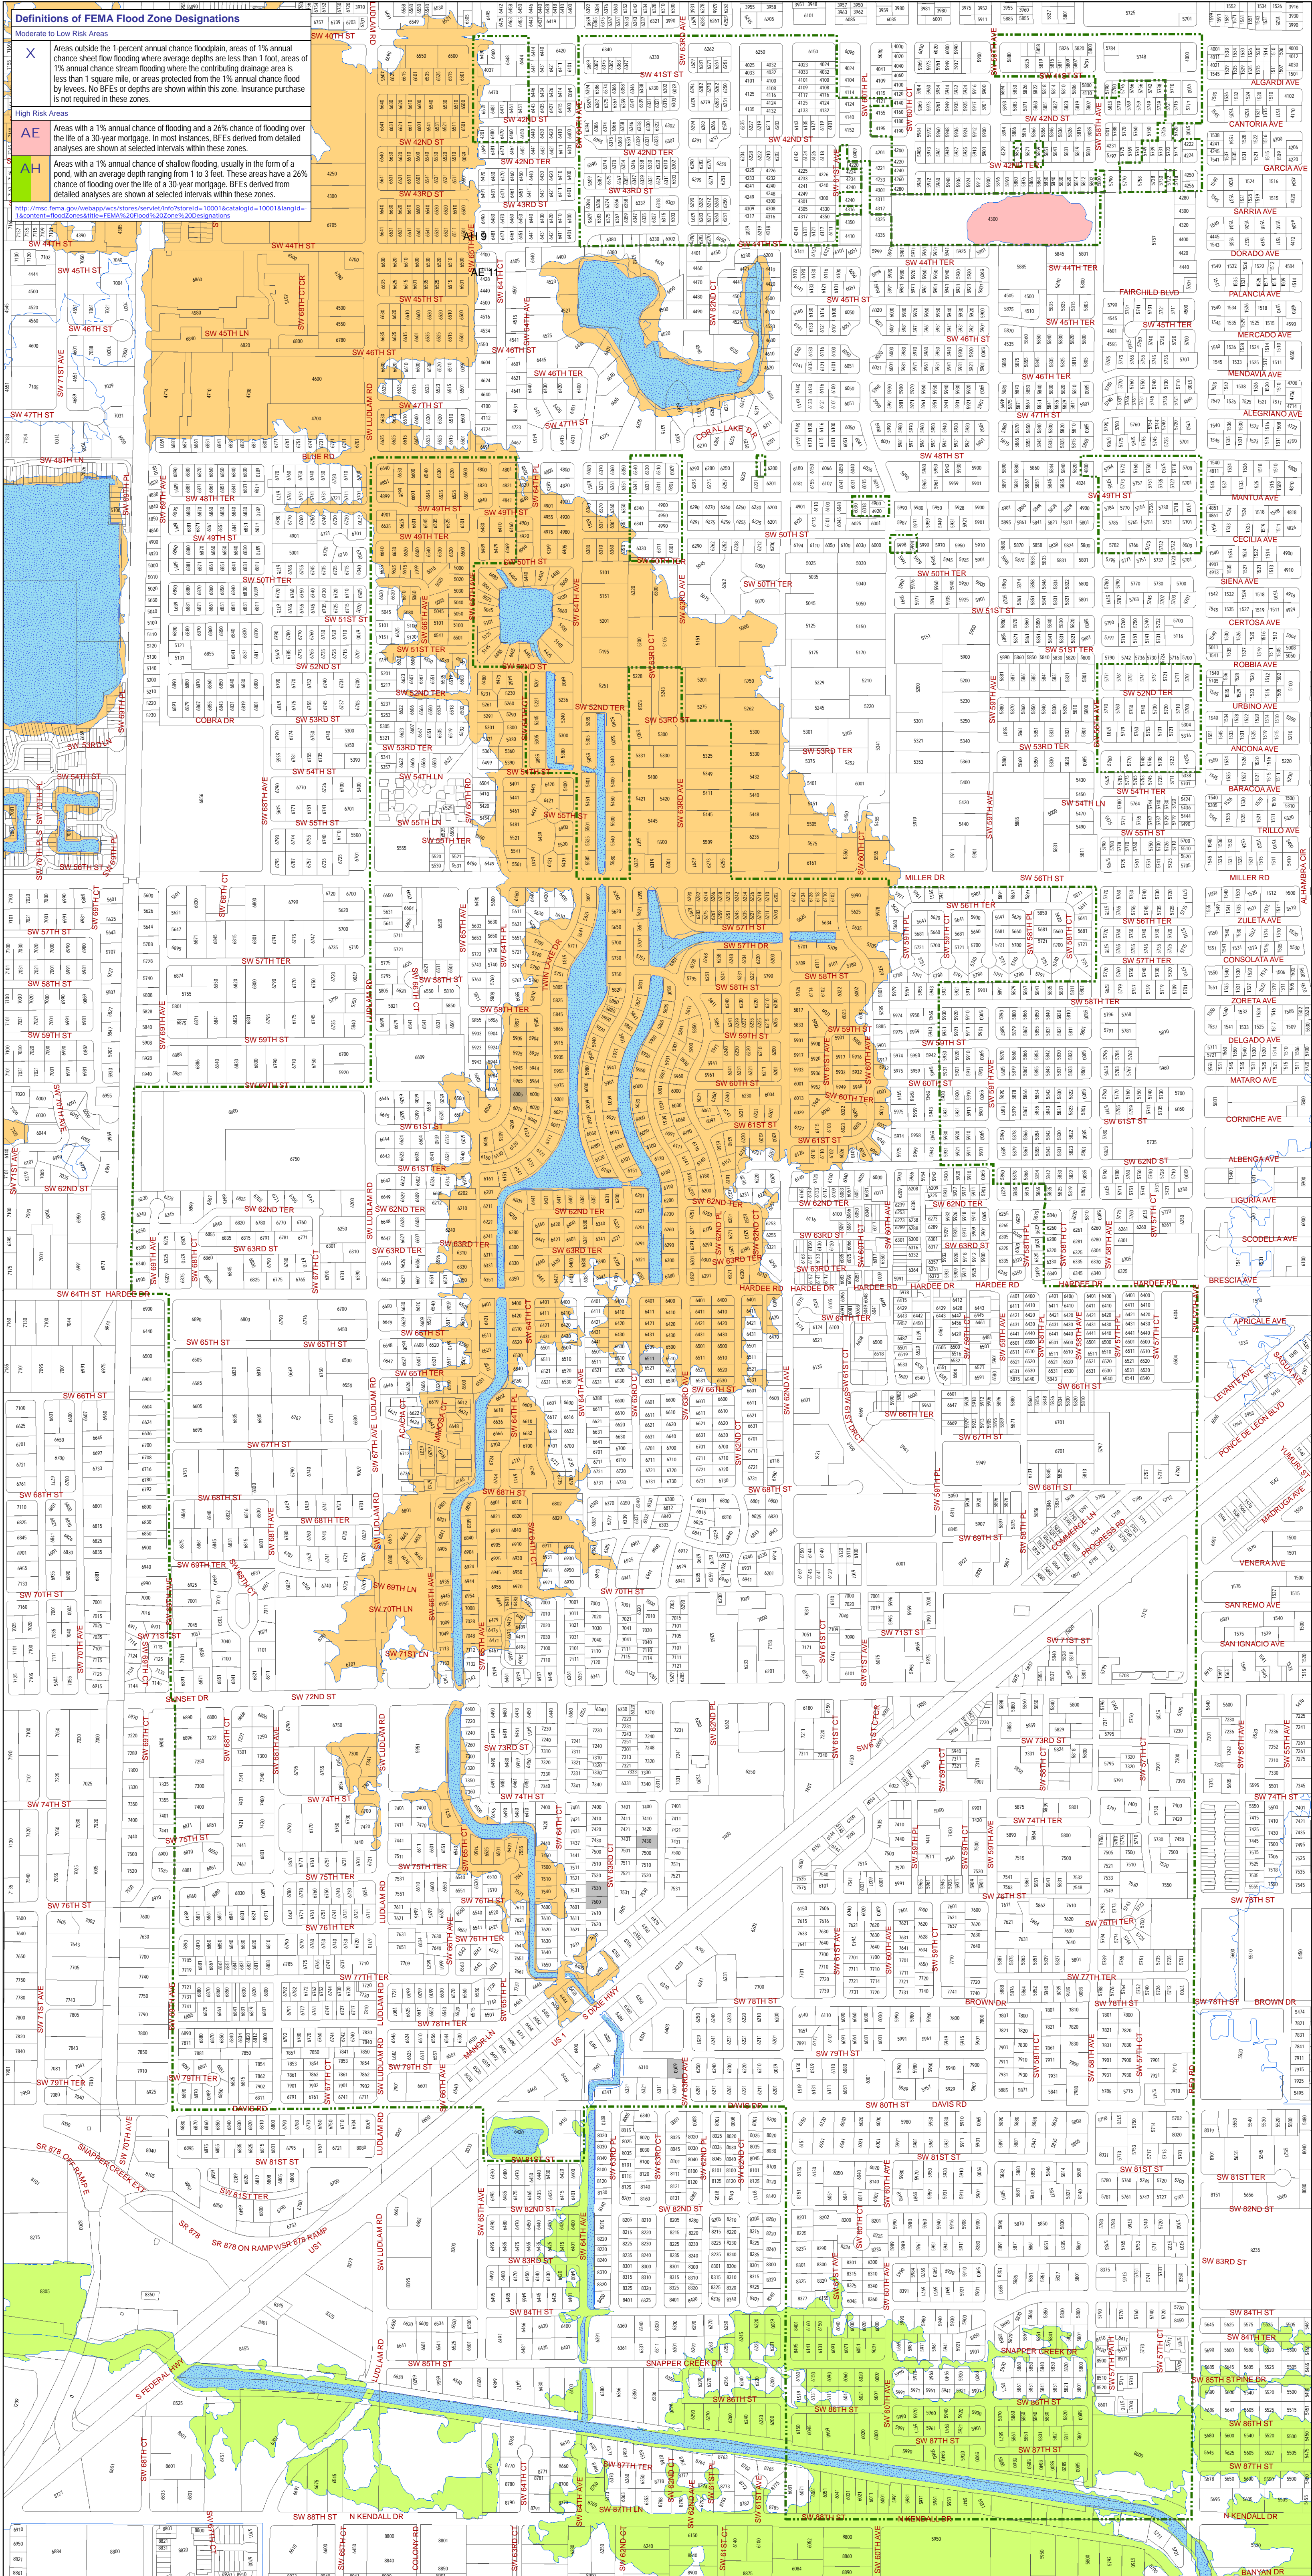

City of South Miami: FLOOD ZONES

Flood Zones (Effective September 11, 2009): X AH 7 AH 9 AE 11 X by LOMC City Boundary Lakes and Canals